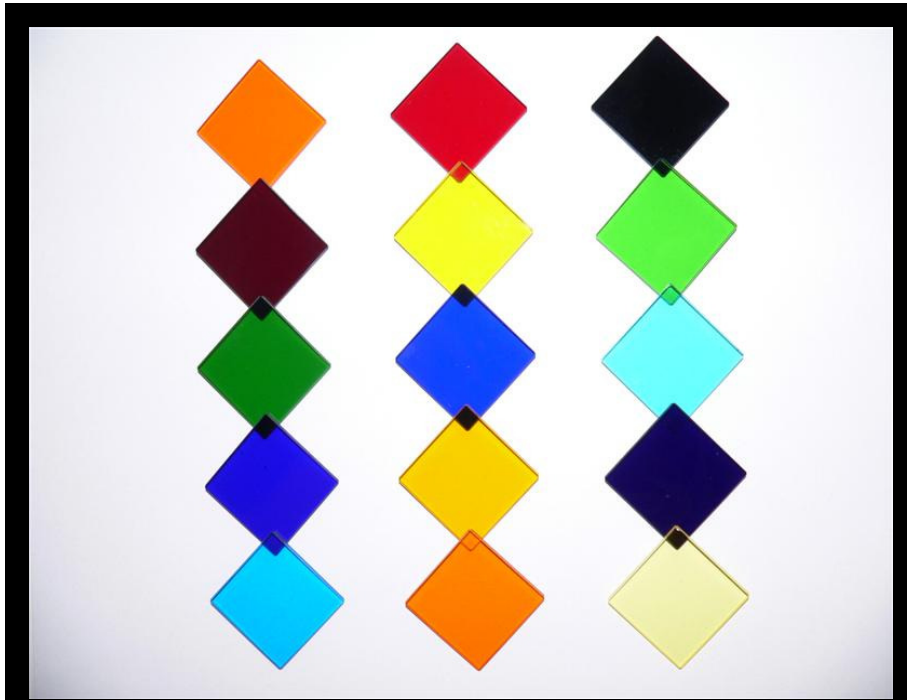

NEW PRODUCT

Color Filter Glass

Color glass filters optically polished in standard and custom sizes, ranging from 0.5mm-200mm squares and rounds, from 25 μ m to 15mm thick.

Ultraviolet, Yellow, Orange, Red, Infrared, Blue, Green, Violet, Neutral Density, Heat Absorbing, Rising Color, and Wavelength Calibrated.

Color Filter Glass from Valley Design

STANDARD SIZES

Squares and rounds from
2mm square up to
200mm

CUSTOM SIZES

Any size, any shape
plano/plano from 0.5mm
up to 200mm

STANDARD THICKNESSES

0.5mm
1mm
2mm

CUSTOM THICKNESSES

Any thickness from
ultra-thin 25 μ m up to
15mm thick

**Superpolished finishes < 10/5 scratch/dig
7 Angstroms, tight tolerances \pm 5 μ m, and
improved flatness 1/4 wave available
with excellent lead times**

Squares and Rounds
Rectangles
Odd shapes
Filters with holes
Protection Chamfers

Geometries from 0.5mm to 200mm
Ultra-thin to 25 microns
Thicknesses up to 15mm thick
Angstrom level super-polished finishes
Micrometer tolerances